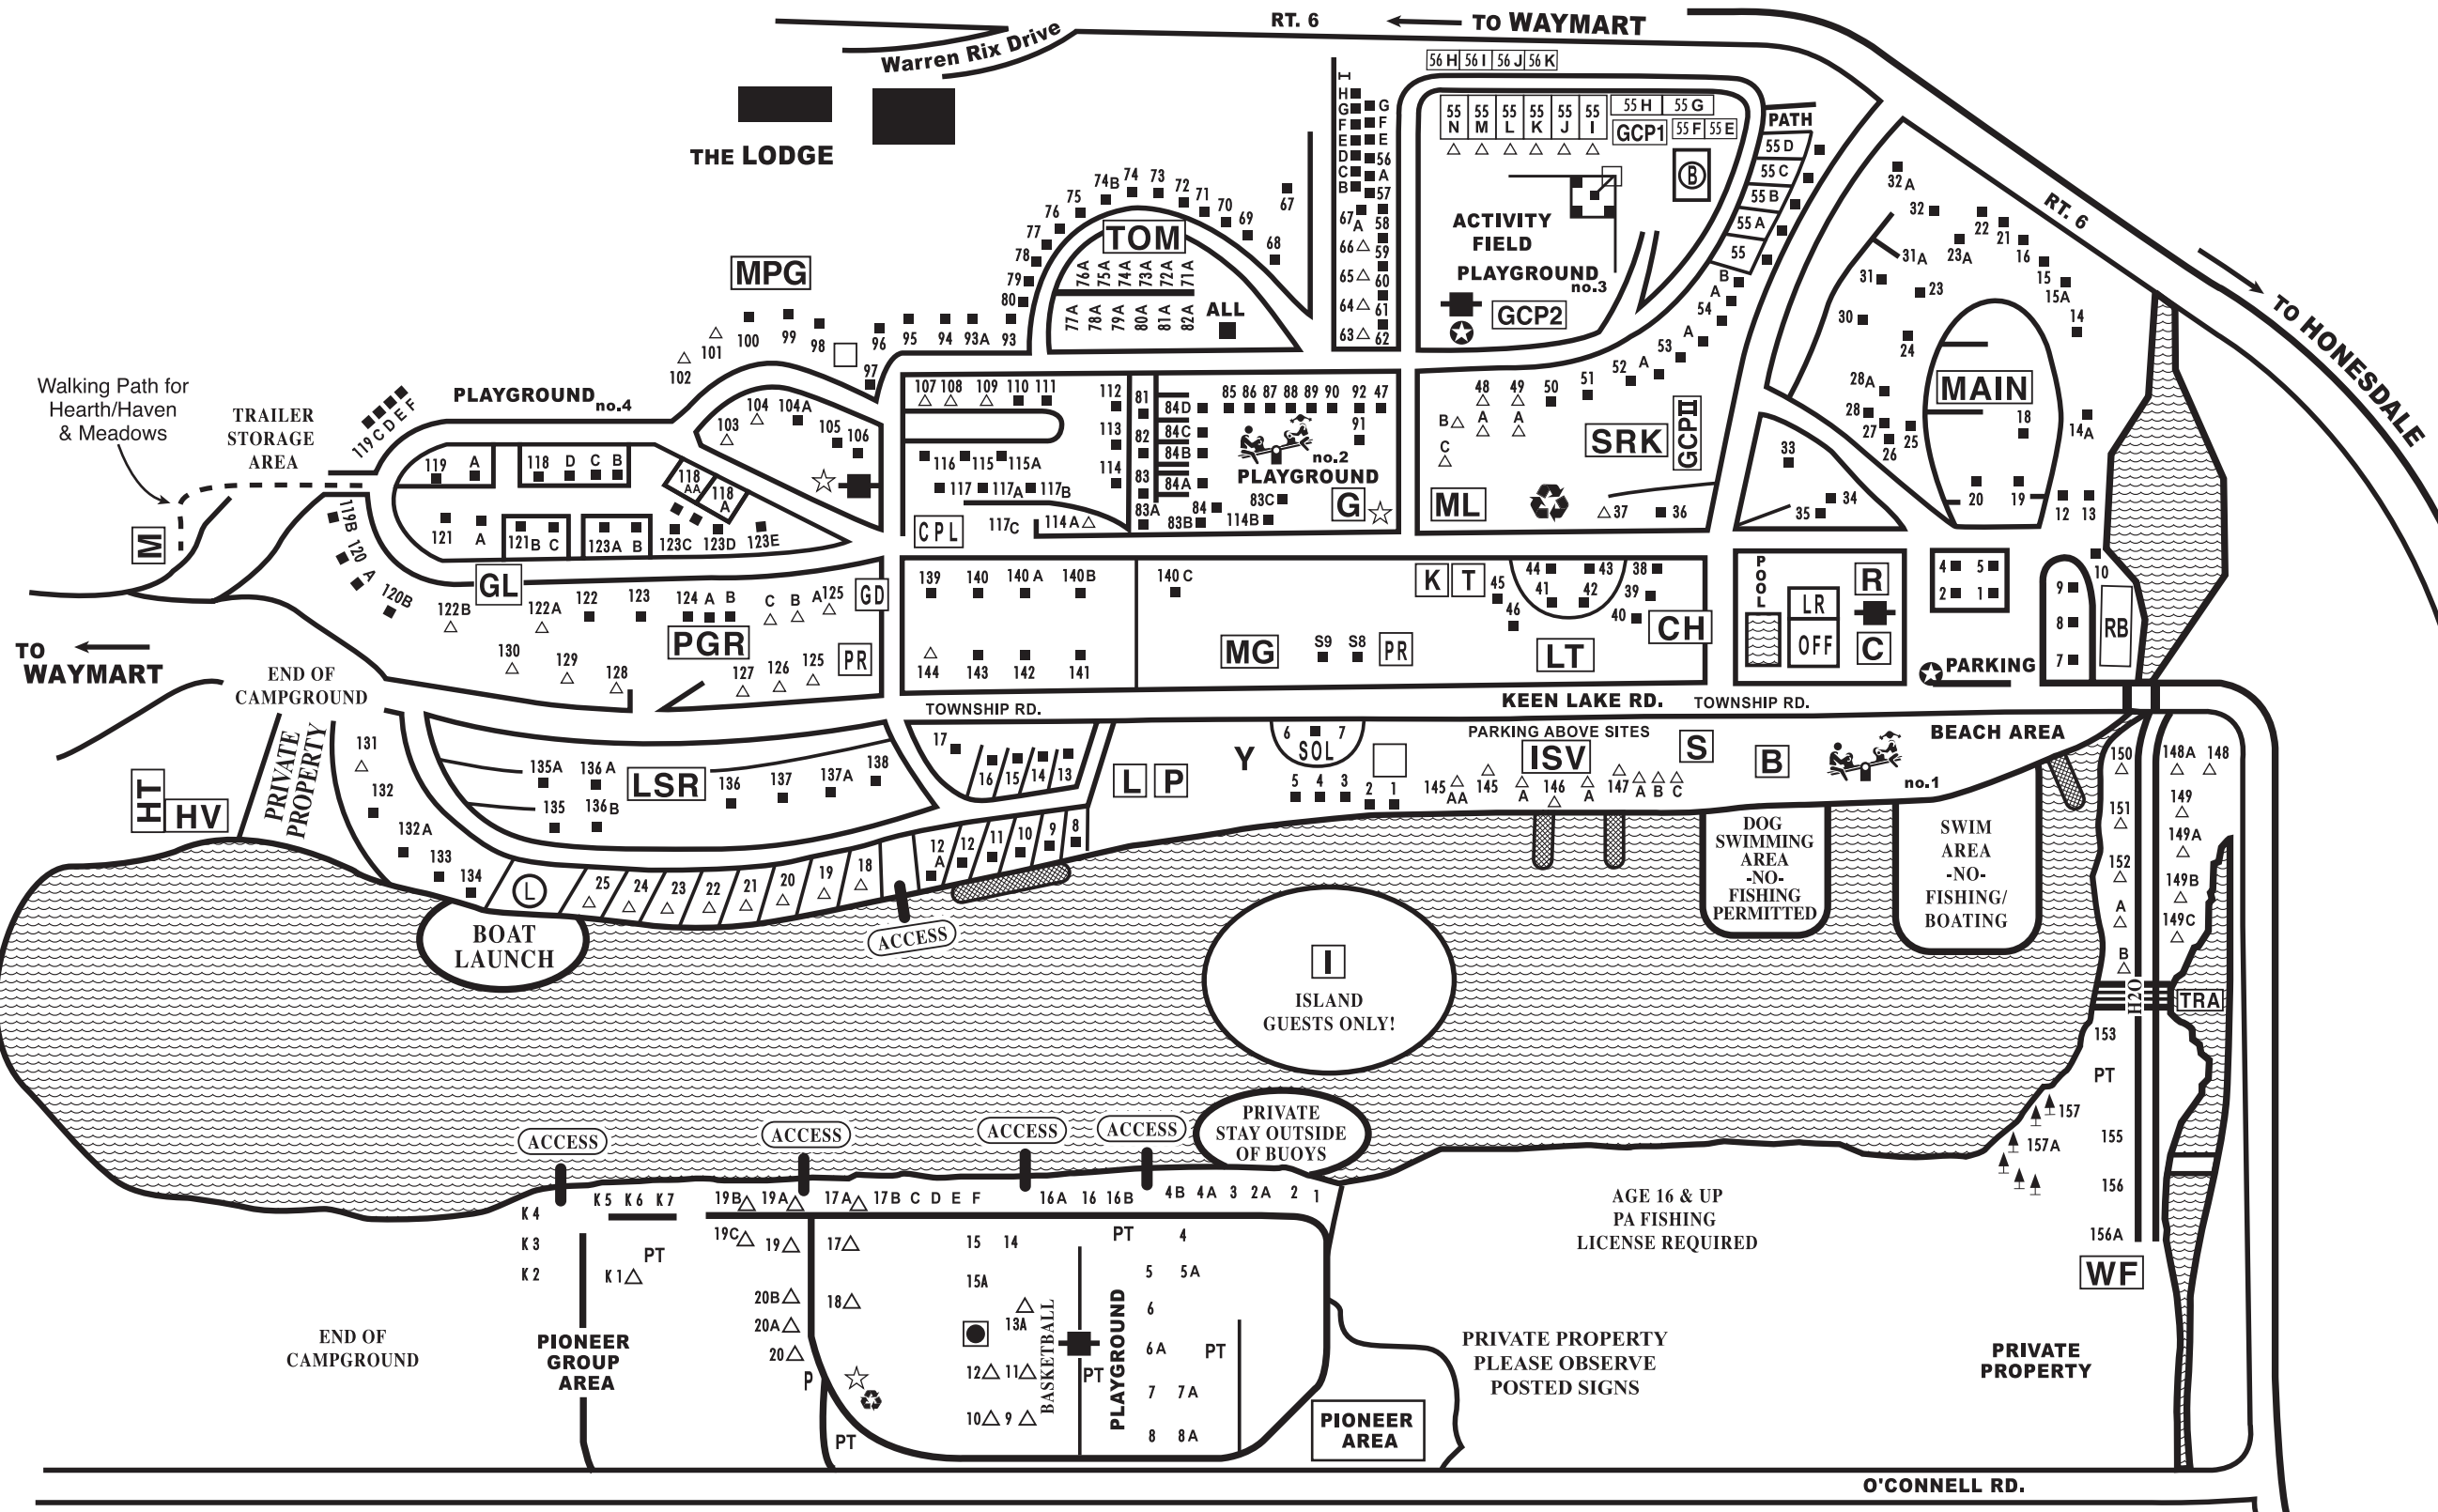

KEEN LAKE CAMPING & COTTAGE RESORT

LEGEND

- WATER ELECTRIC SEWER CABLE
 - △ WATER ELECTRIC
 - ⊕ RESTROOMS, SHOWERS
 - ⊖ DUMP STATIONS
 - ⊙ BOAT LAUNCH
 - ⊕ FISHING AREA
 - ⊕ WATER PUMP
 - ⊕ PIT TOILETS
 - ♻️ RECYCLING BIN
 - ☆ GARBAGE DUMPSTERS
- OFFOFFICE, STORE, SNACK BAR
 R.....RECREATION ROOM
 LR.....LAUNDRY ROOM
 RB.....RED BARN
 ML.....MOVIE LOUNGE
 GCP.....GROUP COOKING PAVILION
 ACTIVITY FIELD:
 SOFTBALL FIELD, SHUFFLEBOARD
 HORSE SHOE PITS, BOCCI BALL COURTS
 B.....BASKETBALL COURT

CAMPING AREAS

- MAINMAIN CAMPGROUND
- LTLAKEVIEW TERRACE
- SRKSUNRISE KNOLL
- TOM.....TOP OF THE MORNING
- CPLCHIPMUNK LANE
- MPG.....MAPLE GROVE
- GL.....GRAVITY LANE
- PGR.....PINE GROVE
- YOSW..YE OLD STONE WALL
- LSRLAKE SHORE RETREAT
- SOLSTAR OF THE LAKE
- ISV.....ISLAND VIEW
- TRATRESTLE AREA
- WFWATERFALL AREA

Specific site numbers are only guaranteed when booking for 7 days or longer.
 For reservations less than 7 days please let us know alternate site options.