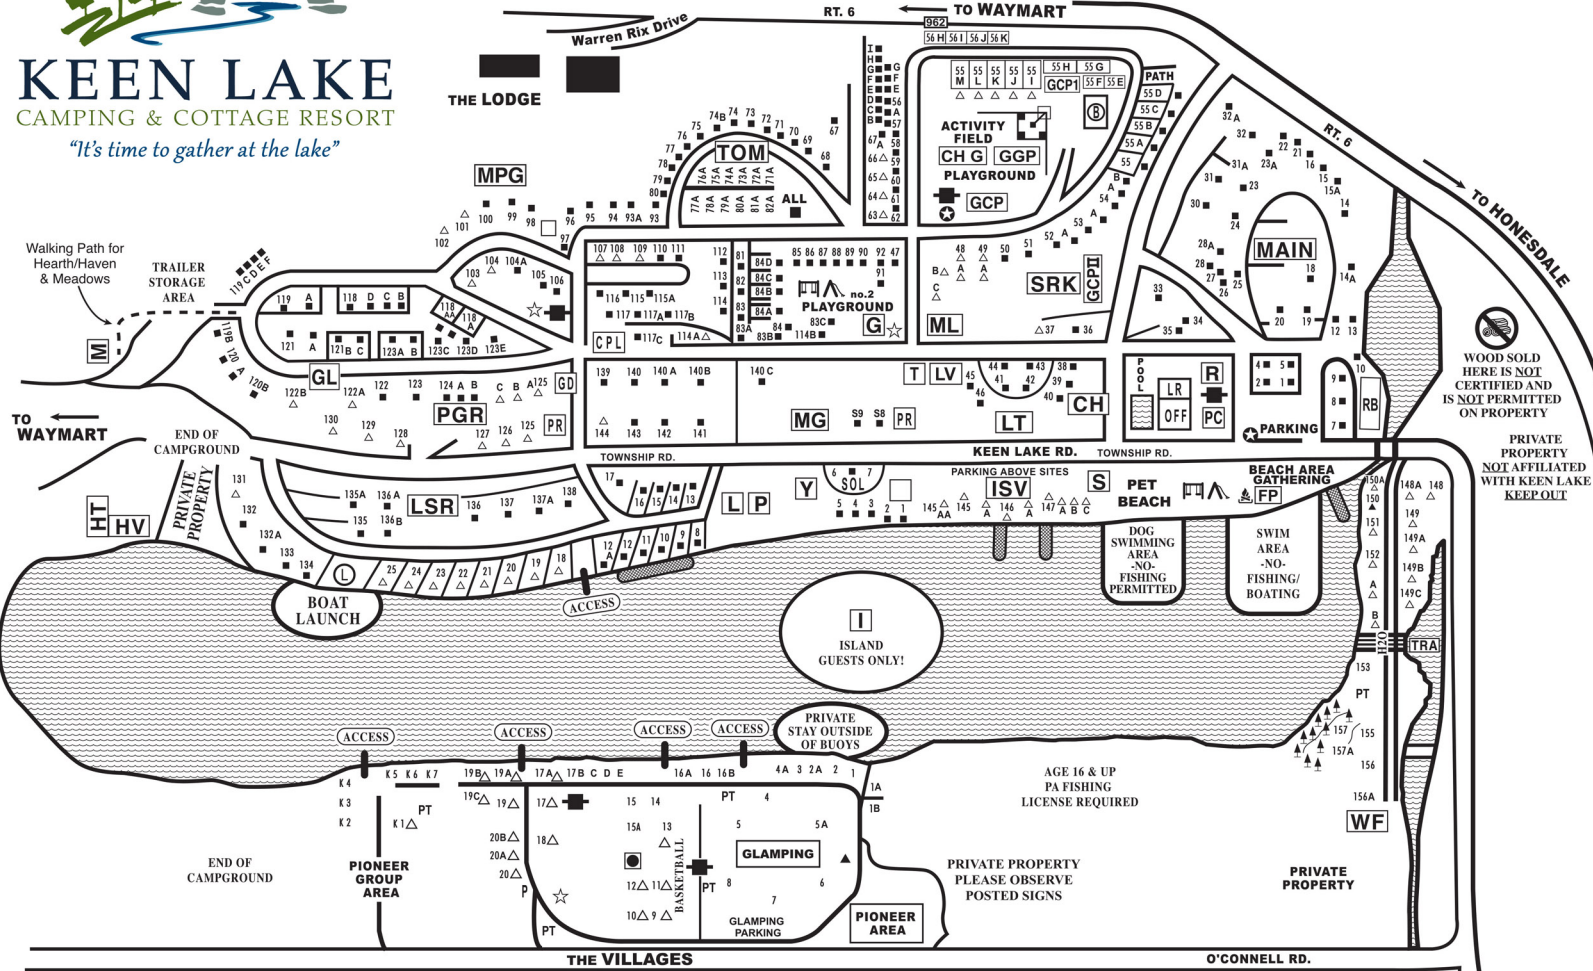

KEEN LAKE RESORT MAP

LEGEND

- WATER ELECTRIC SEWER CABLE
- ▲ WATER ELECTRIC
- △ RESTROOMS, SHOWERS
- ⊙ DUMP STATIONS
- ⊙ BOAT LAUNCH
- ⊙ FISHING AREA
- ⊙ WATER PUMP
- PT PIT TOILETS
- ☆ RECYCLING BIN
- ☆ GARBAGE DUMPSTERS
- OFF.....OFFICE, STORE, SNACK BAR
- R.....RECREATION ROOM
- LR.....LAUNDRY ROOM
- RB.....RED BARN
- ML.....MOVIE LOUNGE
- RP.....FIRE PIT
- GCP.....GROUP COOKING PAVILION
- ACTIVITY FIELD:
- SHUFFLEBOARD, HORSE SHOE PITS
- BOCCI BALL COURTS
- B.....BASKETBALL COURT
- G.....GAGA PIT
- CH G.....CHILDREN'S GARDEN

CAMPING AREAS

COTTAGES and RENTAL UNITS

- CH.....COLONIAL HOME
- PC.....PRE CIVIL WAR BARN APARTMENT
- GD.....GRAVITY DEPOT MOBILE HOME
- HV.....HAVEN
- HT.....HEARTH
- I.....HERMIT ISLAND
- LV.....LAKEVIEW RV
- L.....LAUREL
- MG.....MORNING GLORY
- M.....MEADOWS
- P.....PRIMROSE
- S.....SCHOOL HOUSE COTTAGE
- T.....TERRACE RV
- Y.....YELLOW COTTAGES
- PR.....PRIVATE RESIDENCE

GLAMPING

4B, 5A, 5, 6, 7, 8

Specific site numbers are only guaranteed when booking for 7 days or longer.
For reservations less than 7 days please let us know alternate site options.